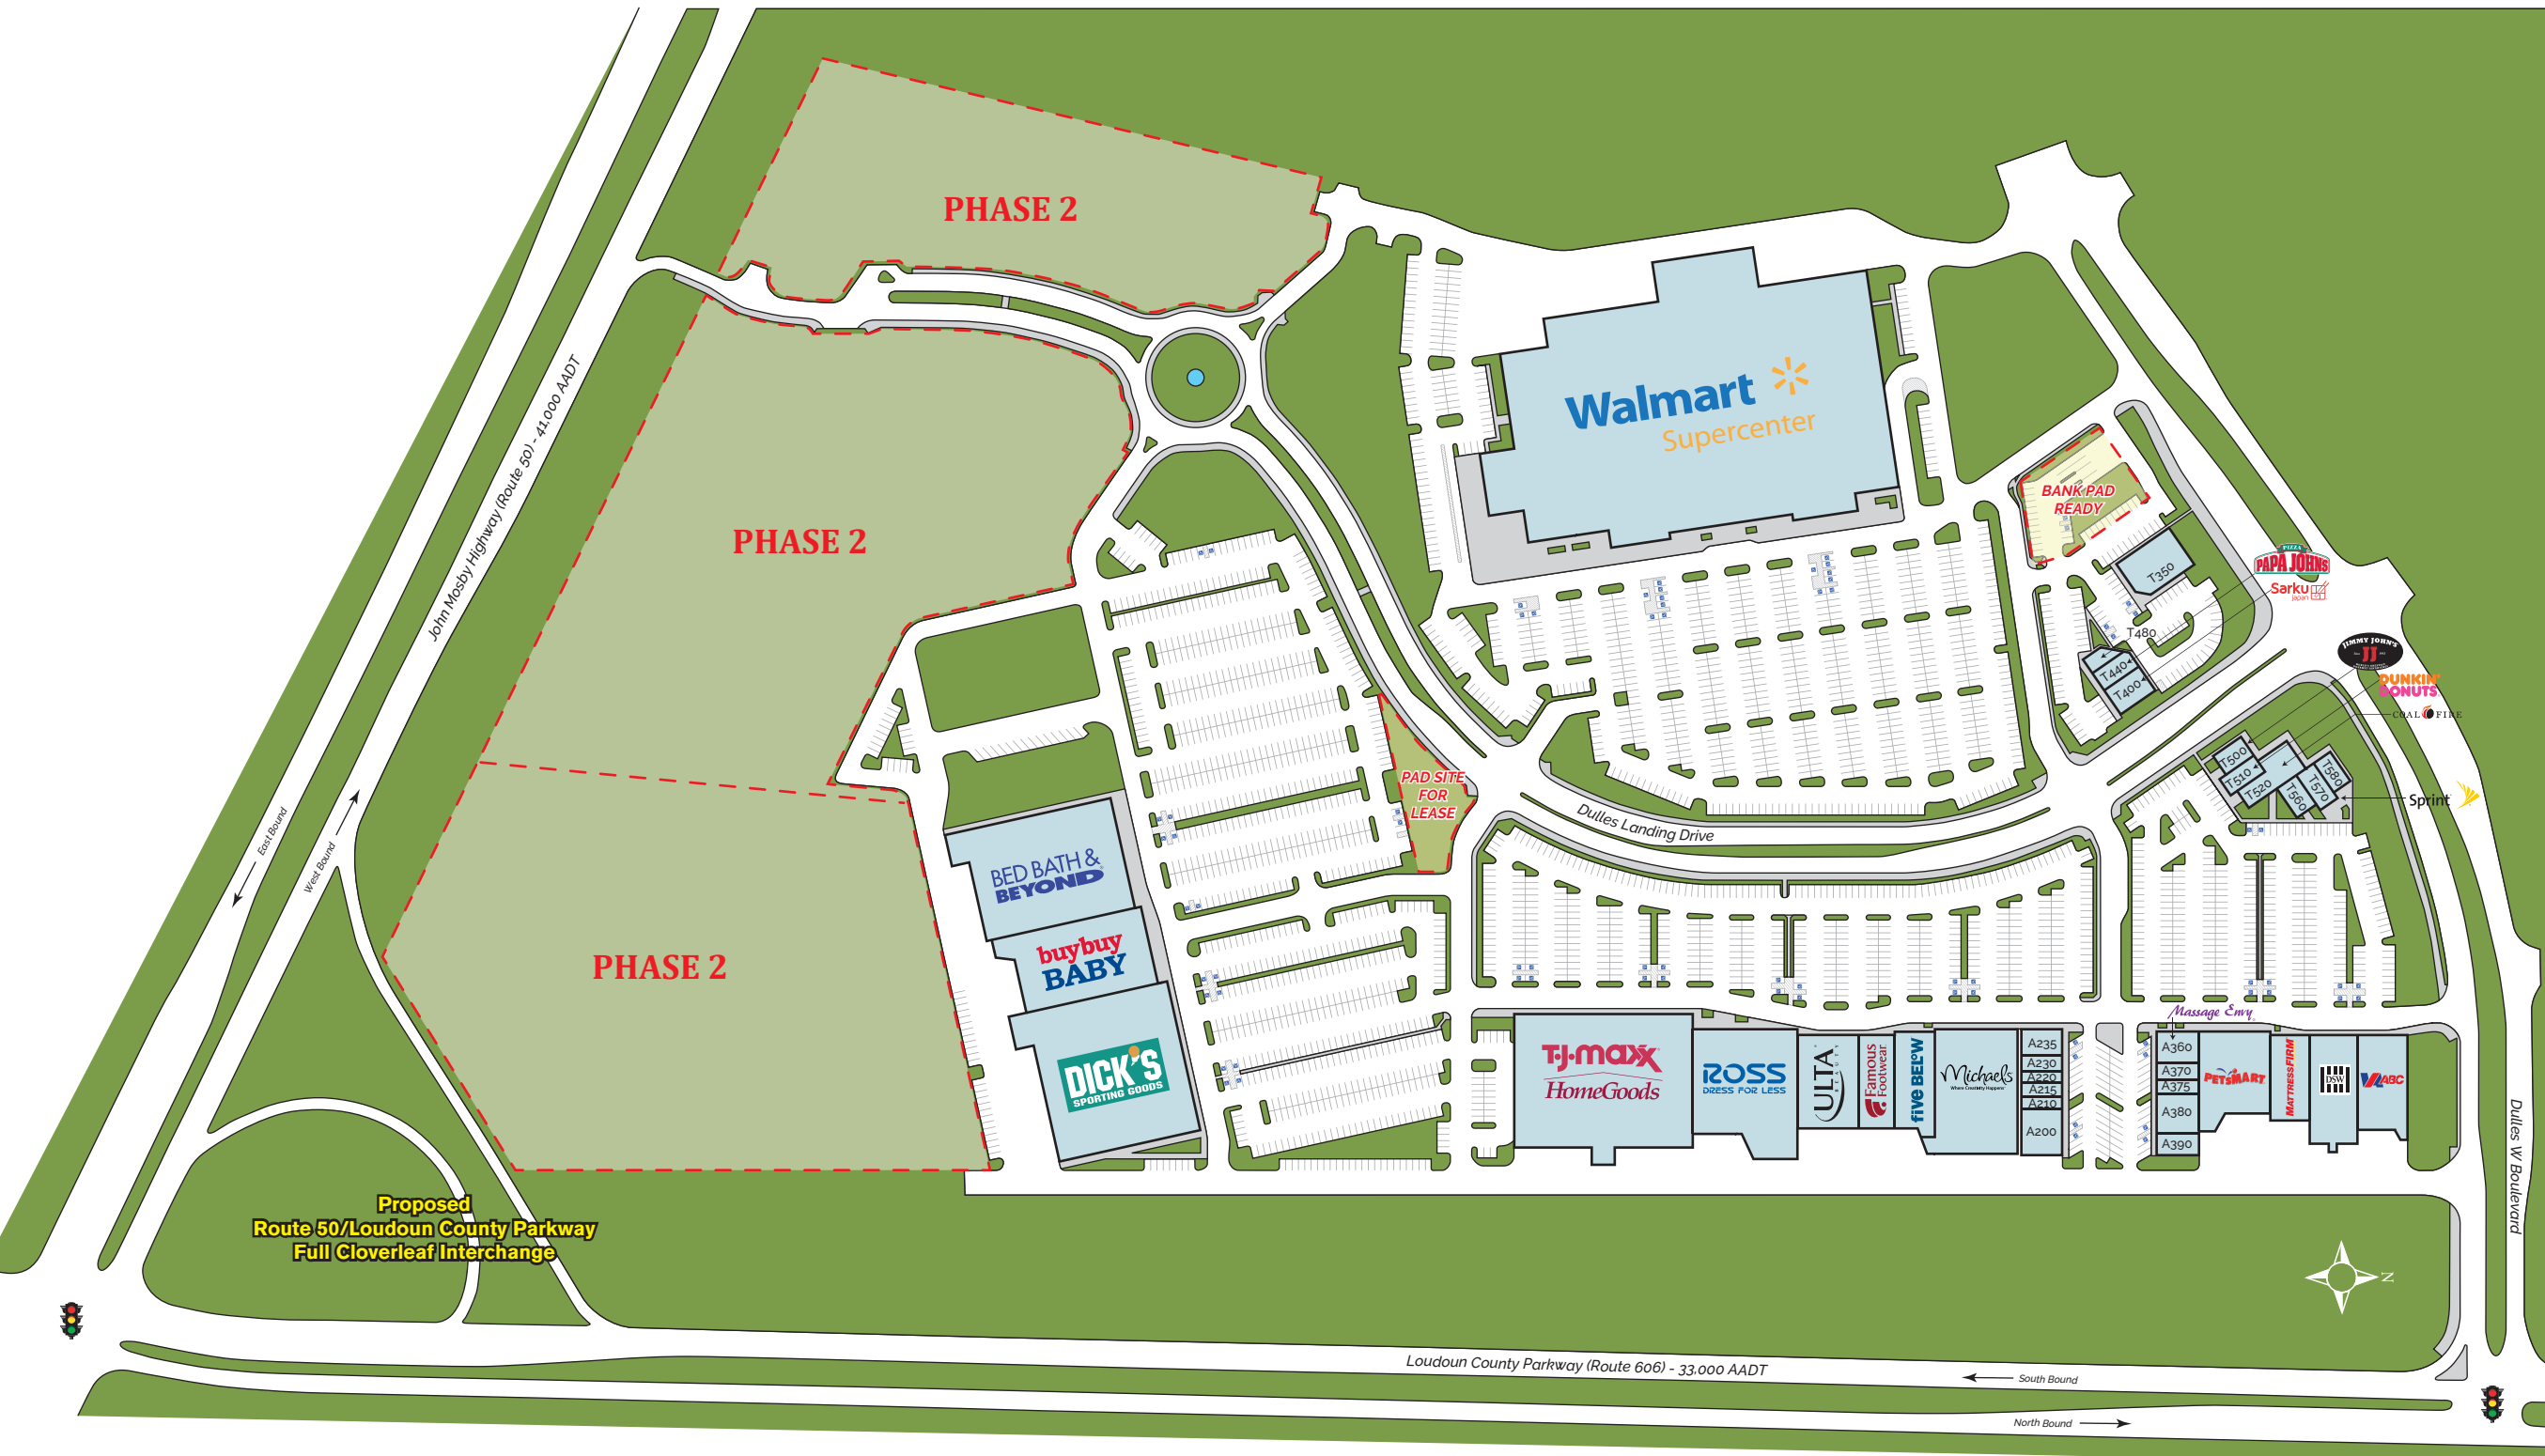

DULLES LANDING

Route 50 & Loudoun County Parkway, Dulles, VA 20166

Space	Tenant	SF
A100	Dick's Sporting Goods	45,000
A110	buybuy Baby	23,206
A120	Bed Bath & Beyond	36,016
A200	Dragon Yong-In Martial Arts	4,087
A210	Eye Level Learning Center	980
A215	Creative Hairdressers	1,230
A220	D&L Barbershop	963
A230	Indian Market	1,370
A235	Life & Honey	2,167
A240	Michaels	20,045
A245	Five Below	7,871
A255	Famous Footwear	5,908
A260	Ulta	10,480
A270	Ross Dress for Less	25,054
A280	TJ Maxx/Home Goods	50,152
A310	Virginia ABC	6,017
A320	DSW Shoe Warehouse	14,479
A330	Mattress Firm	6,571
A340	Petsmart	12,343
A360	Massage Envy	2,639
A370	MyEyeDr.	1,431
A375	New Look Medi Spa	1,266
A380	Kid Power	3,379
A390	Pure Barre	1,824
Bank	Available (Pad Ready)	3,166
GL	Walmart Supercenter	177,577
T350	TJB of Dulles (Dentist)	5,770
T400	Sarku Japan	2,796
T440	Papa John's	1,481
T480	5T'Ice	912
T500	Jimmy John's	1,517
T510	Dunkin Donuts	1,791
T520	Coal Fire Pizza	4,082
T560	Lovely Nails	1,453
T570	Salon Khouri	1,791
T580	Sprint	1,315